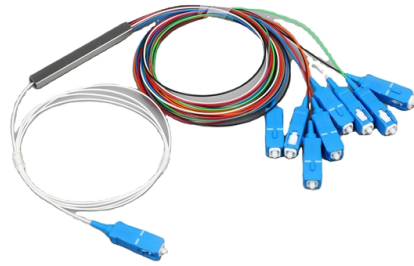

# What is a green fiber optic coupler

## Overview

The green color of the connector indicates single-mode fiber compatibility, which means that it is designed to work with fibers that have a smaller core diameter than multimode fibers. Single mode fibers are ideal for long-haul transmission and high-speed internet applications that. Among the most commonly used colors for fiber optic connectors are green and blue. These colors are not just aesthetic choices; they indicate specific features and functions of the connectors. This article delves into the significance of green and blue fiber ends, exploring their differences. The L-com FOA-511B-GRN is a versatile Simplex SC to SC Singlemode APC fiber optic adapter, designed for high-performance network applications. L-com's FOA-511B-GRN fiber optic coupler features a Green. Fiber optic cable typically follows an industry-standard color code: a yellow jacket denotes single mode, an aqua jacket denotes multimode OM3, an orange jacket denotes multimode OM2, etc. The Polyphaser OFC-MPA-G-MN1PGN0 is intended for key-up to key-down (Type A) multi-fiber configurations. Constructed with a 9/125 micro fiber diameter and G657A1 ultra. The singlemode fiber connectors you likely encounter the most feature a blue connector body, but if you're working with any passive optical networks (PONs), carrier networks or large cloud/colo or hyperscale data centers, you may encounter singlemode fiber connectors with a green connector body -.

## Article Content

Fiber Optic Coupler, SC/APC connector, SingleMode,

The L-com FOA-932 is a fiber optic coupler for use with SC/APC connectors. The L-com FOA-932 is designed for use with single mode fiber, and is offered in a

SC/APC to SC/APC Single Mode Fiber Optic Adapter with Full

A fiber optic adapter, also known as a coupler, is a compact device designed to terminate or connect fiber optic cables and connectors between two fiber optic lines. By precisely linking two connectors,