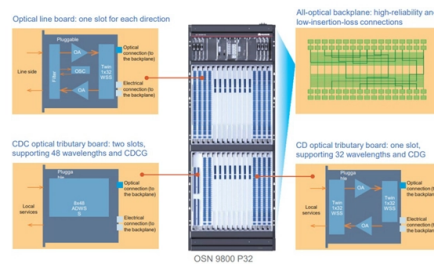

TV24-port core switch

Overview

Layer 2 system switch with 24 manageable ports and automatic identification of the 10/100/1000 Mbps network interfaces, QoS control for all connections. Equipped with two GBIC slots in form factor “small” (SFP). 52 Gbps data throughput, for up to 256 VLANs and 512 Multicast groups, Auto-VoIP/Video. L3 managed 10G uplink Ethernet core routing switch with 8*10/100/1000M RJ45 ports and 12*1/10G SFP+ fiber ports. Built-in 75W power supply and supports 1U/19” cabinet installation. The ONV58008-12TFM is a high-performance L3 managed switch, which is a new generation convergence 10G switch for. 24*GE+4*10G SFP+ L3 Managed Industrial Switch, support 24*GE+, 4*SFP+ port, 1*Console port, providing complete security policy, perfect QoS policy and rich VLAN function, easy to manage and maintain, meeting the networking and access requirements of enterprises, communities, hotels, office networks. © ALCAD. Supports up to 4096 Active VLAN Group (802. 11Q) and Port Based VLAN The XPossible 24 Port Core Layer Switch is a 10GigE Ethernet routing switch.

Article Content

IRON LINK 24 Port 10 Gigabit SFP+ Managed Core Switch

The IL-M4028XF-2AC is a full featured 24 Port 10GbE switch that is perfect for supporting core workloads like multi-server deployments and edge switch

Core-Switches

Core-Switches kaufen & konfigurieren. Hochwertige Markenware & erstklassige persönliche Beratung. Bei uns im Servershop.

10G uplink 24-port core routing switch

L3 managed 10G uplink Ethernet core routing switch with 8*10/100/1000M RJ45 ports and 12*1/10G SFP+ fiber ports. Built-in 75W power supply and supports