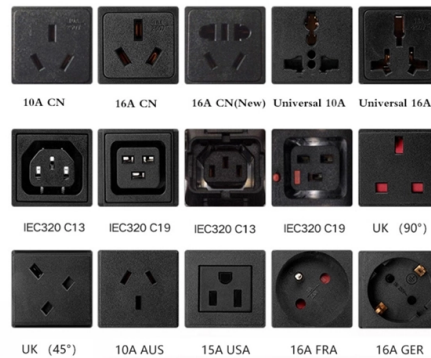

Kazakhstan 12-core single-mode optical cable

Overview

12 Core Single mode 9/125, Loose Tube jelly filled Cables, Unitube, Single Sheath - Outdoor Armored Cable - ECCS-Corrugated, complying to 9/125 ITU G. Zero Dispersion Wavelength : 1300 - 1324 nm. Polarisation Mode Dispersion. HES brand fiber optic cables are designed with high performance and reliability, especially focusing on single mode fiber technology to meet long-distance transmission needs. With models having various core counts, they offer a wide range of applications for different use cases. Its properties allow for data to be transferred over long distances with minimal interference and data loss. The cable can be utilized in both. Suitable for outer city and infrastructure centers Suitable for CCTV Appropriate for data transfer in long distance (based on the fiber type) Suitable for tranchets, trays, ducts and conduits Installable for unprotected environments Single-mode fiber optic cable (SMF) is a type of optical fiber designed to carry a single ray of light mode directly down the fiber core. With an outer diameter (OD) of 5.