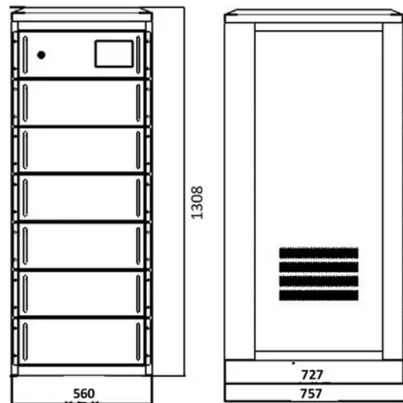

How to change router settings when using your home fiber optic connection

Overview

To set up your router for fiber internet quickly, connect the router to your fiber modem, access the router's settings via a web browser, and input the provided ISP credentials. Make sure to update the firmware, configure Wi-Fi security, and customize your network name for optimal performance. With. However, setting up a fiber optic connection to your router can seem daunting if you're unfamiliar with the process. Why Use Fiber Optic Internet?