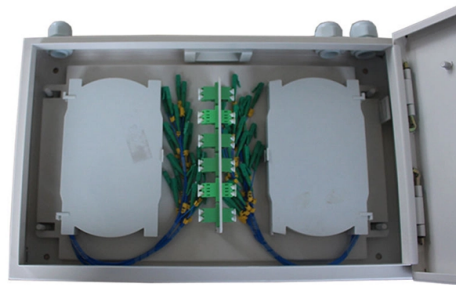

## Overview

A 4-port Gigabit electrical port + 2-port Gigabit FX optical port industrial-grade Ethernet switch, supporting four 100Base-T/1000Base-TX electrical ports and two 1000Base-X optical ports. The product complies with FCC, CE, and RoHS standards. 6Wresearch actively monitors the Comoros Network Switches Market and publishes its comprehensive annual report, highlighting emerging trends, growth drivers, revenue analysis, and forecast outlook. Our insights help businesses to make data-backed strategic decisions with ongoing market dynamics. The MokerLink 5 Port Gigabit Industrial DIN-Rail Network Switch delivers superior performance and reliability, designed to thrive in the most demanding environments. Excluding Shipping & Custom charges ( Shipping and custom charges will be calculated on checkout ) This product is not Fulfilled by. With over 25 years of expertise, Maisvch offers a comprehensive range of industrial communication products designed to support IIoT and Industry 4. The JXRD24GS-M-SFP switch operates over a wide. It delivers 90W on all 8 ports simultaneously, with a total PoE budget of 720W. Plus, with 2 SFP ports offering up to 2. Need less power now?