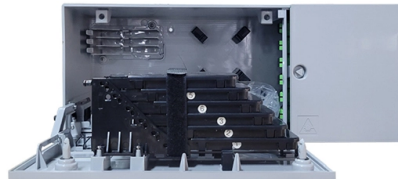

Cable Connection Techniques for Elegant Cable Management in Distribution Boxes

Overview

Learn how E-abel electrical enclosures achieve clean, safe, and scalable cable management using the right connectors, cable glands, and heavy-duty connector solutions—with practical insights for modern power distribution systems. Everyone loves to talk about. Tie-down fasteners are a must-have for any sheet metal enclosure containing multiple components. Once installed, these fasteners allow you to bundle cables. In industrial power distribution systems, cable distribution boxes (also known as power distributor boxes, distribution electrical boxes, or electrical power distribution boxes) are the core hub of power transmission, branching, and protection. Its layout directly affects the efficiency of the. Seamless cable pathways and power distribution for adaptable workspaces Legrand Cable Management Systems offer a refined approach to organising power and data with safety, simplicity, and a clean, modern finish. They are often installed on ceilings or walls. This comprehensive guide will explore cutting-edge cable management solutions that seamlessly integrate into both traditional and contemporary interiors, helping designers and property owners achieve a polished, professional look without compromising on practicality.

1. Introduction Distribution boxes are a crucial component of any residential, commercial, or industrial electrical system. These enclosures serve as a hub for

Cable Management Best Practices for Efficiency and Visual Appeal ...