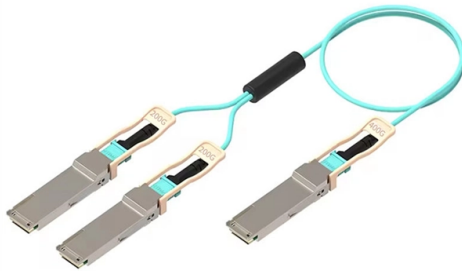

Alh7 Distribution Box

Overview

Smaller portable connection panel suitable for work on smaller building sites, renovation, refurbishment and extension work, etc. All sockets are protected by earth fault breakers of 30 mA. Made of impact resistant thermoplastic with self-closing safety cover of clear plastic. Safely conduct, connect and distribute energy in hazardous areas with R. Our products are certified for installation technologies all over the. These Distribution Boxes enable decentralized installation of the electronics close to the load. SMART DISTRIBUTION BOXES FOR FLEXIBLE BUILDINGS. Wieland is your. Atexdelvalle offers world-class explosion-protected solutions guaranteeing highest quality and performance with no compromise. Easy to install: Adopt the DIN rail installation method, and the two screw holes at both ends of the terminal are used to attach it in the correct position, quick and convenient to install, suitable for electrical. For seamless consolidation, distribution, and management of power supply.

Lightweight Distribution Boxes for Easy Installation

Explore our Polylok D-boxes! Designed for efficient wastewater flow, these lightweight and durable distribution boxes come in 4 or 7 hole options for any site.

Ex Local Control Stations & Distribution Boxes

Atex control stations, explosion protected control units and distribution boxes made stainless steel maritime grade AISI 316L or AISI 304L. Atex Delvalle provides a

Distribution Box, DIN Rail Junction Box, 407 Terminal Distribution Box ...

Four pole splitter: the terminal distributor box is a small body with many gap heads. 4 in 24 out, which saves the wiring space as much as possible. A great one for you. Adopt the installation